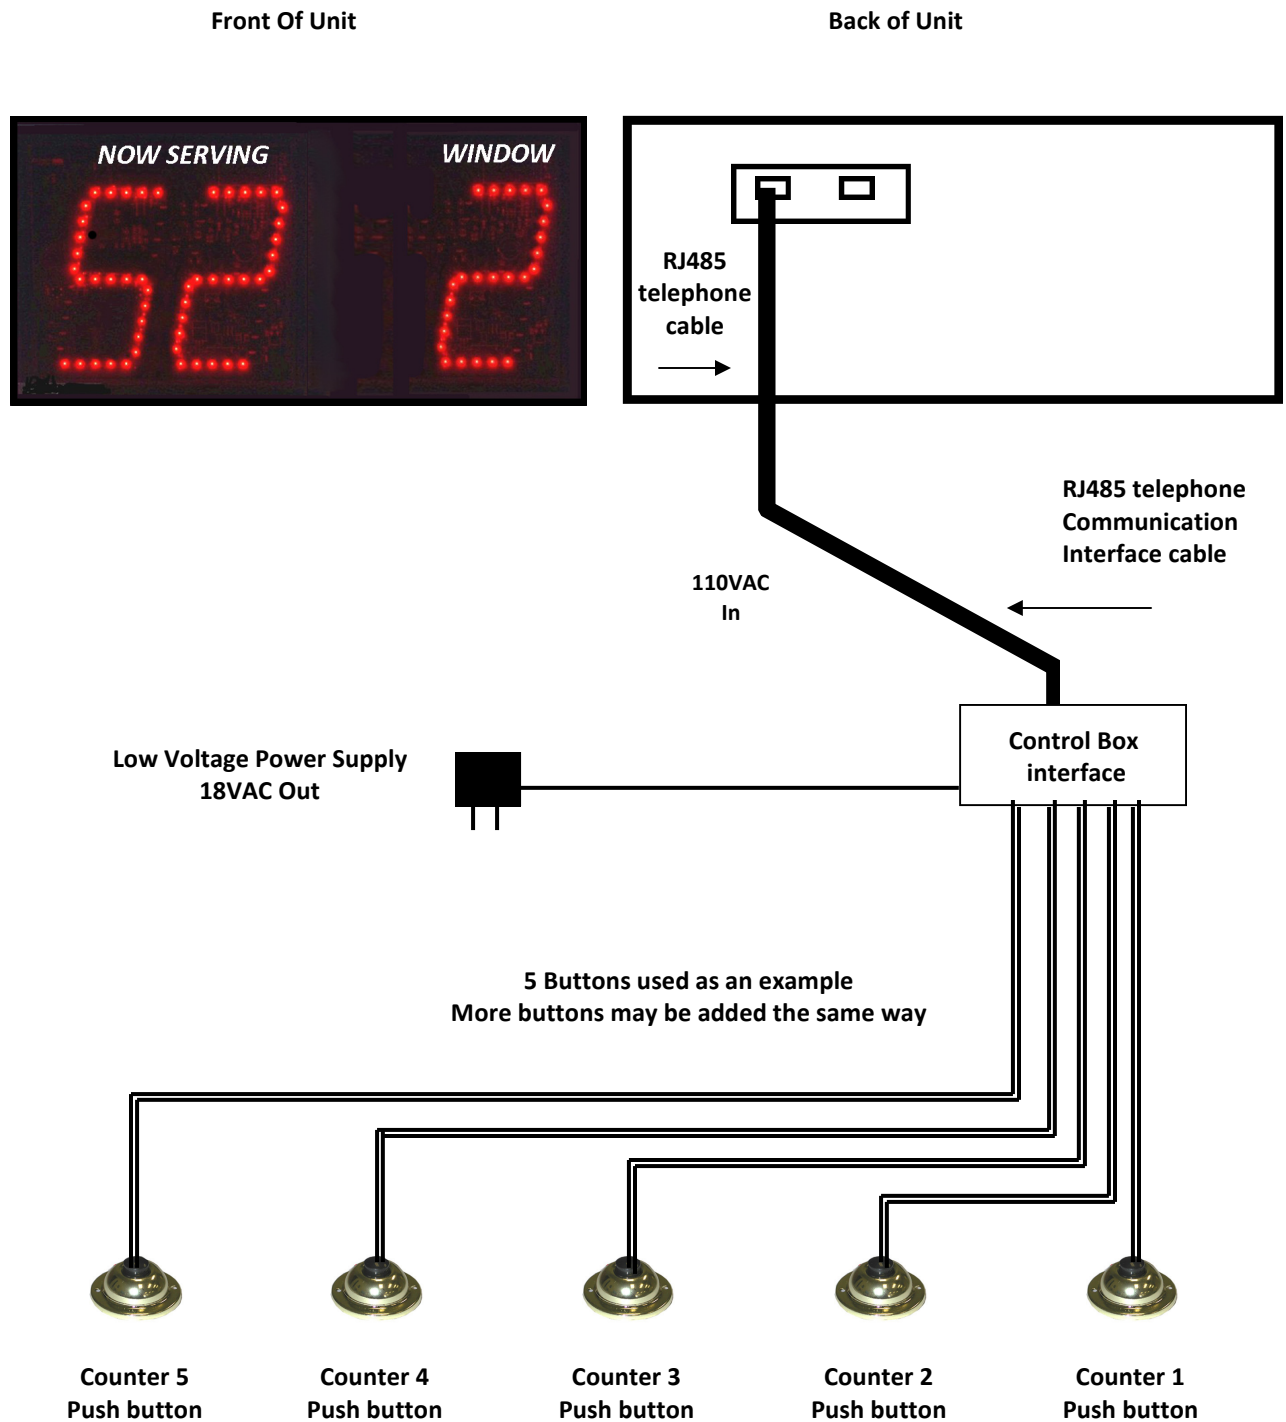

Typical Wiring Diagram

For More Information Please Contact Us

Time Access Systems Inc.
Phone 604-460-8670 Fax 604-460-8690
Toll Free 1-877-460-9602
www.timeaccessinc.com